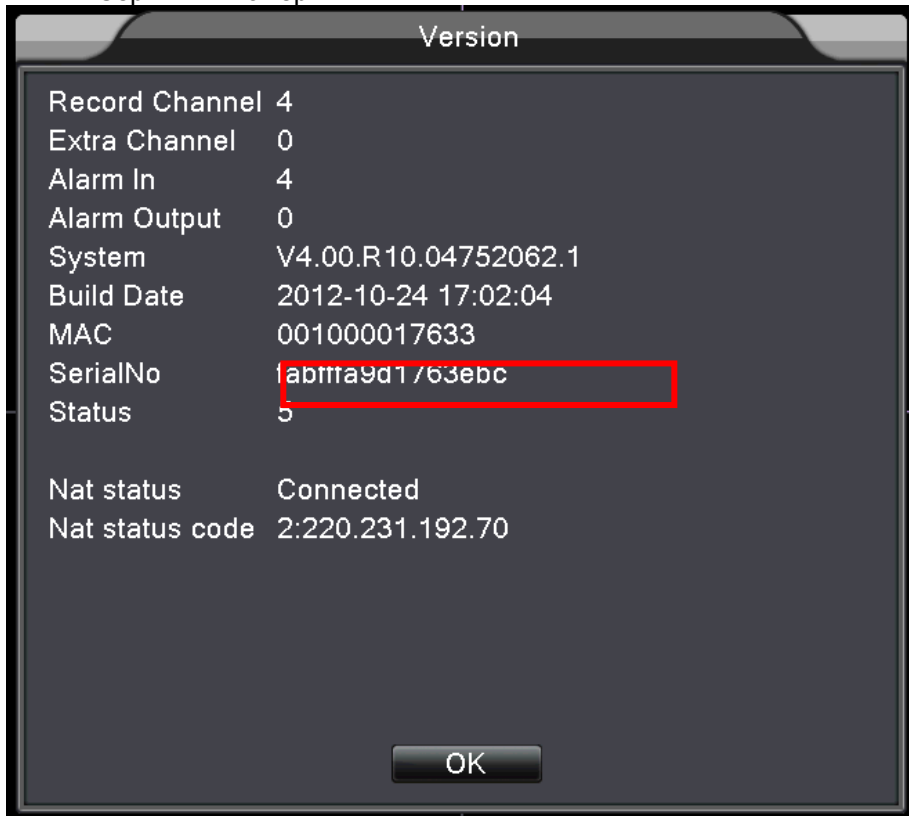

Must be same with DVR	MAC Address	____	(MAC contain 12 charactors with hex)
Must be same with DVR	Device Name	____	
Must be same with DVR	Username	admin	(default is "admin")
Must be same with DVR	Password	____	(default is null)

Пожалуйста, проверьте серийный номер, как показано ниже: главное меню видеорегистратора - ИНФО - ВЕРСИЯ ----- Серийный номер

d. После настроек, нажмите "Мои устройства", как показано ниже